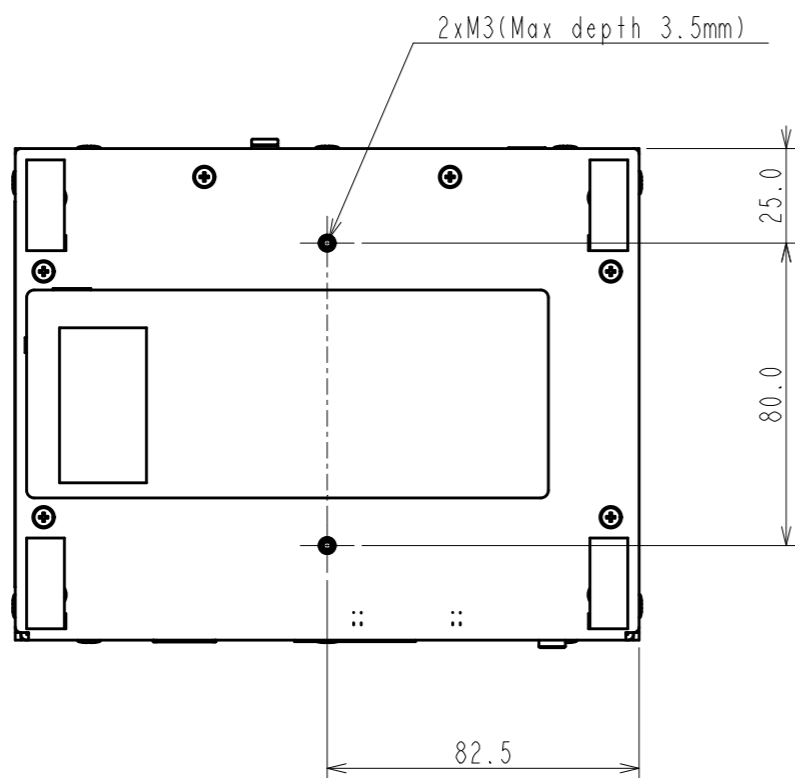

OUTLINE DIMENSIONS

MODEL	DX0131-1P
UNIT	mm

EIZO Corporation

OUTLINE DIMENSIONS

MODEL	IR-Extender
UNIT	mm

EIZO Corporation