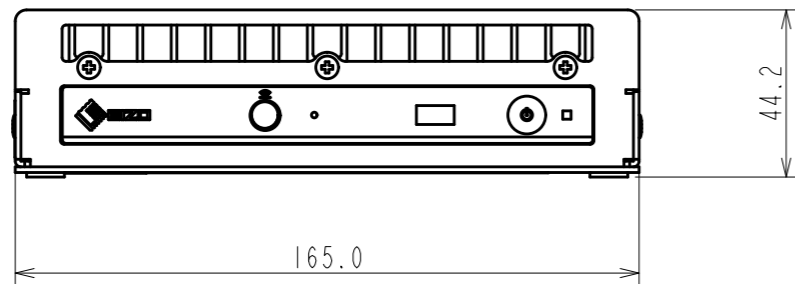

OUTLINE DIMENSIONS

MODEL	DX0131-1P
UNIT	mm

EIZO Corporation

OUTLINE DIMENSIONS

MODEL	IR-Extender
UNIT	mm

EIZO Corporation