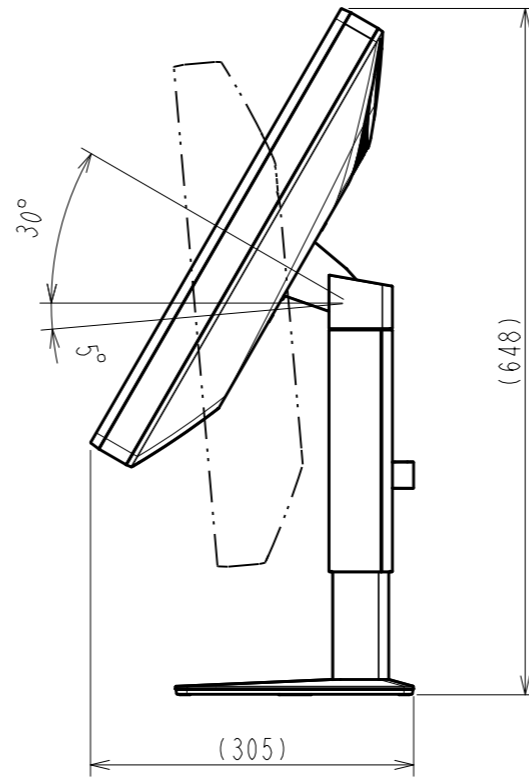

OUTLINE DIMENSIONS

MODEL RX1270

UNIT mm

EIZO Corporation

This drawing shows the state without RadiLight Focus(spotlight).