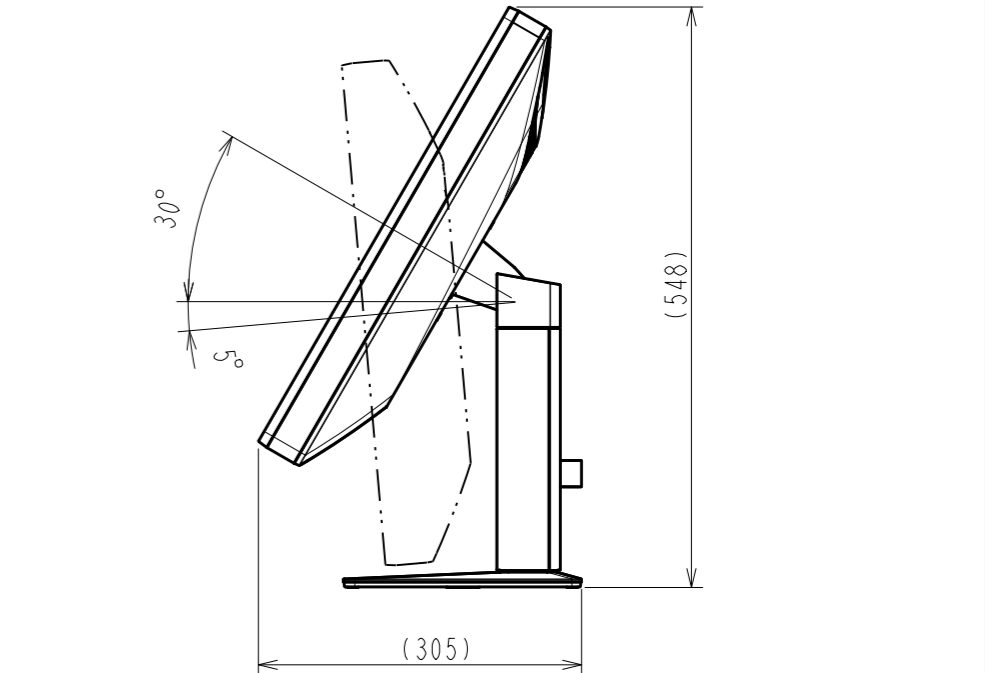

OUTLINE DIMENSIONS

MODEL RX1270

UNIT mm

EIZO Corporation

This drawing shows the state without RadiLight Focus(spotlight).