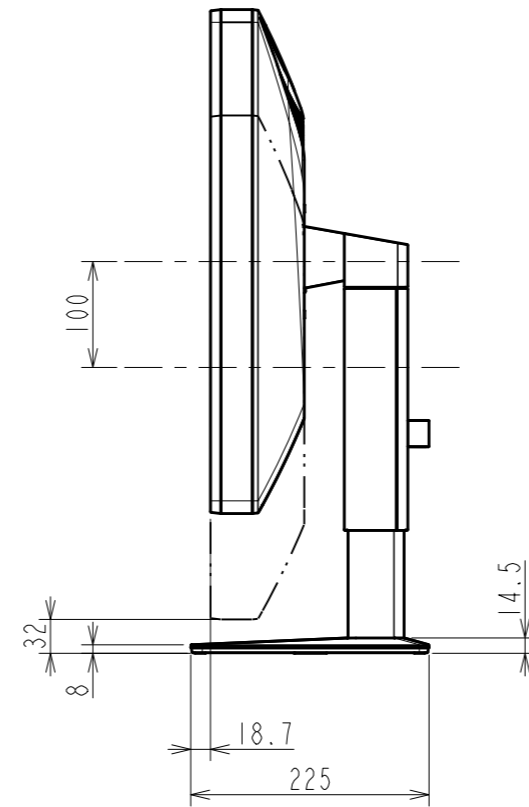

OUTLINE DIMENSIONS

MODEL RX1270

UNIT mm

EIZO Corporation

This drawing shows the state without RadiLight Focus(spotlight).