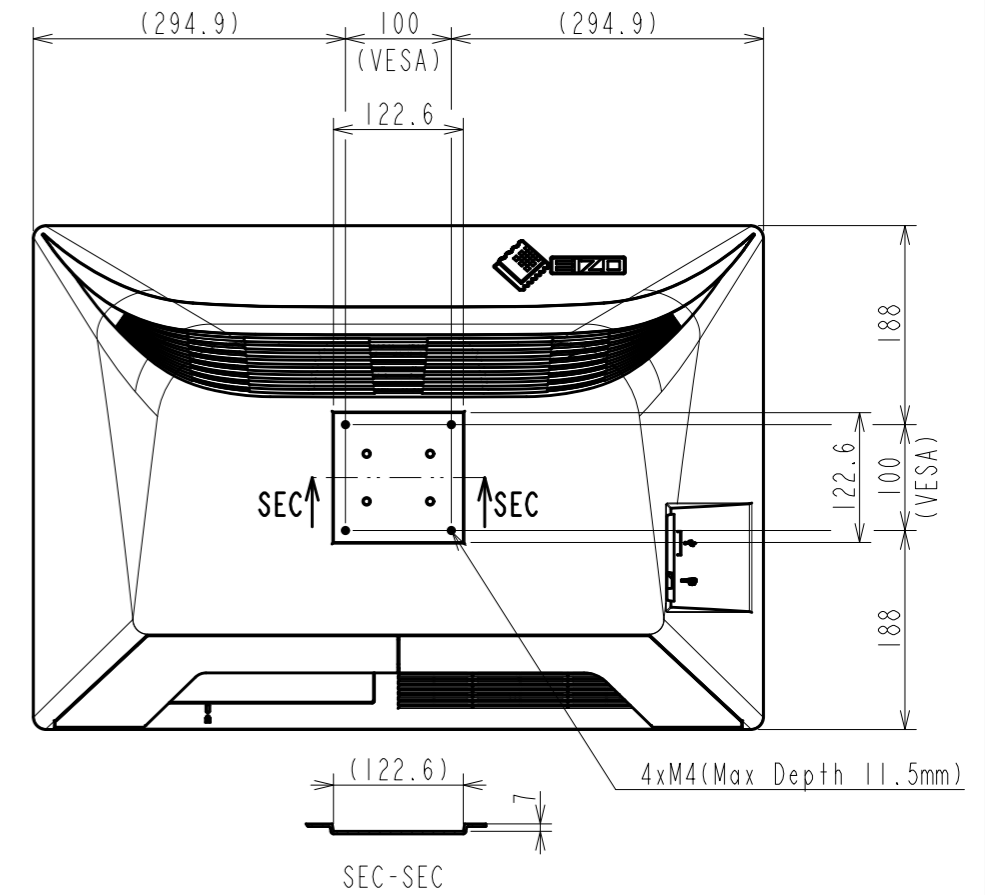

OUTLINE DIMENSIONS

MODEL RX1270

UNIT mm

EIZO Corporation

This drawing shows the state without RadiLight Focus(spotlight).