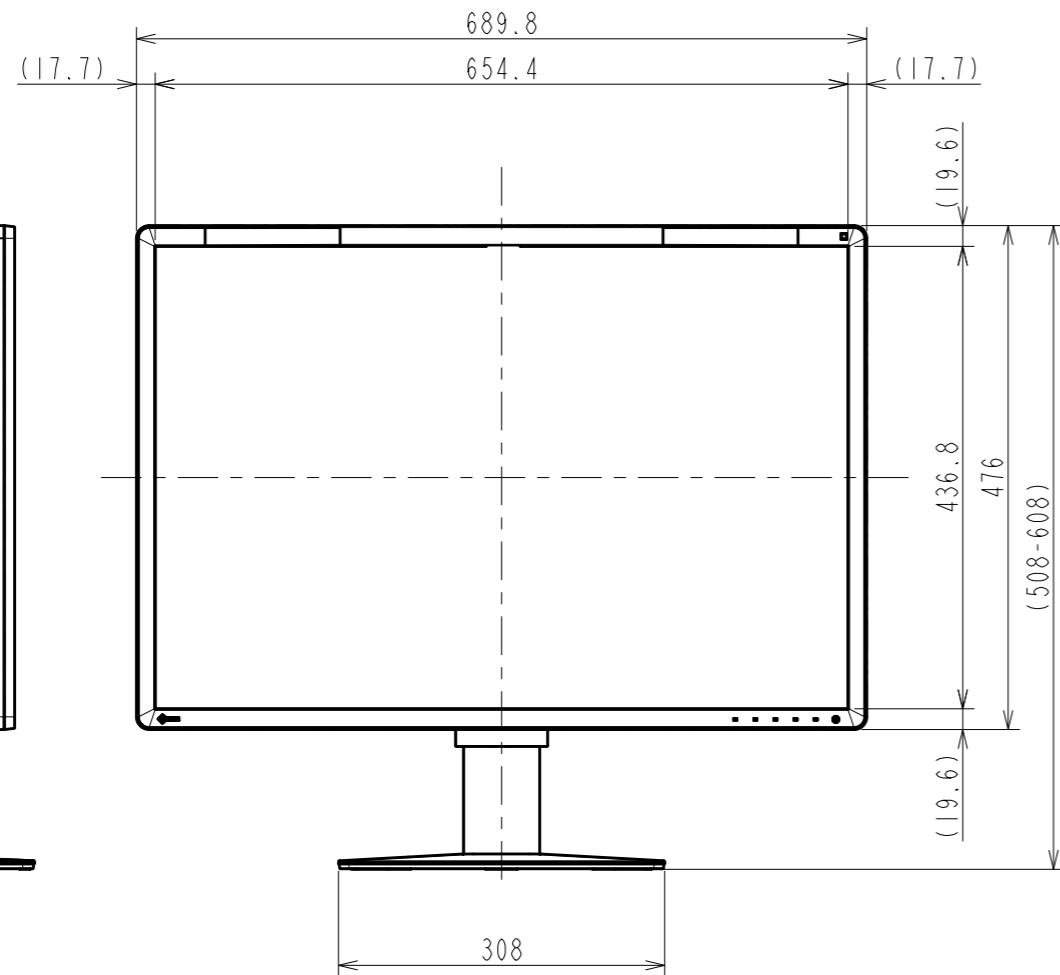

OUTLINE DIMENSIONS

MODEL RX1270

UNIT mm

EIZO Corporation

This drawing shows the state without RadiLight Focus(spotlight).