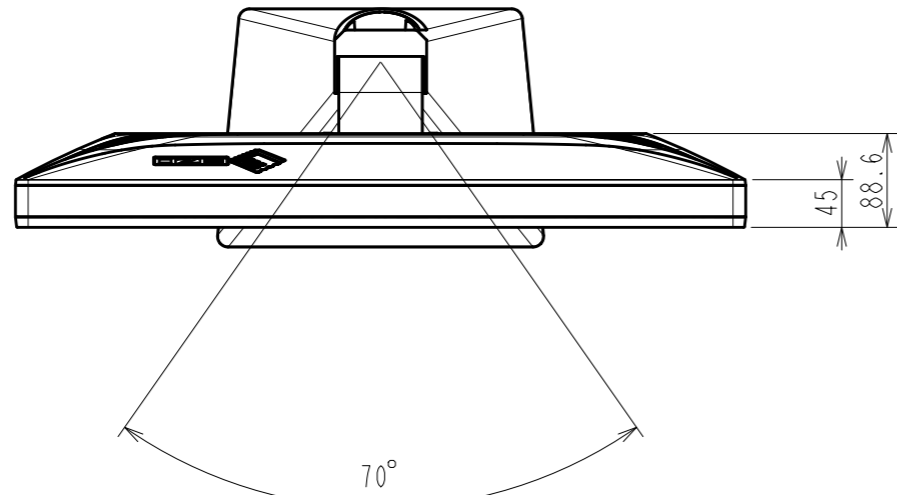

OUTLINE DIMENSIONS

MODEL RX1270

UNIT mm

EIZO Corporation

This drawing shows the state without RadiLight Focus(spotlight).