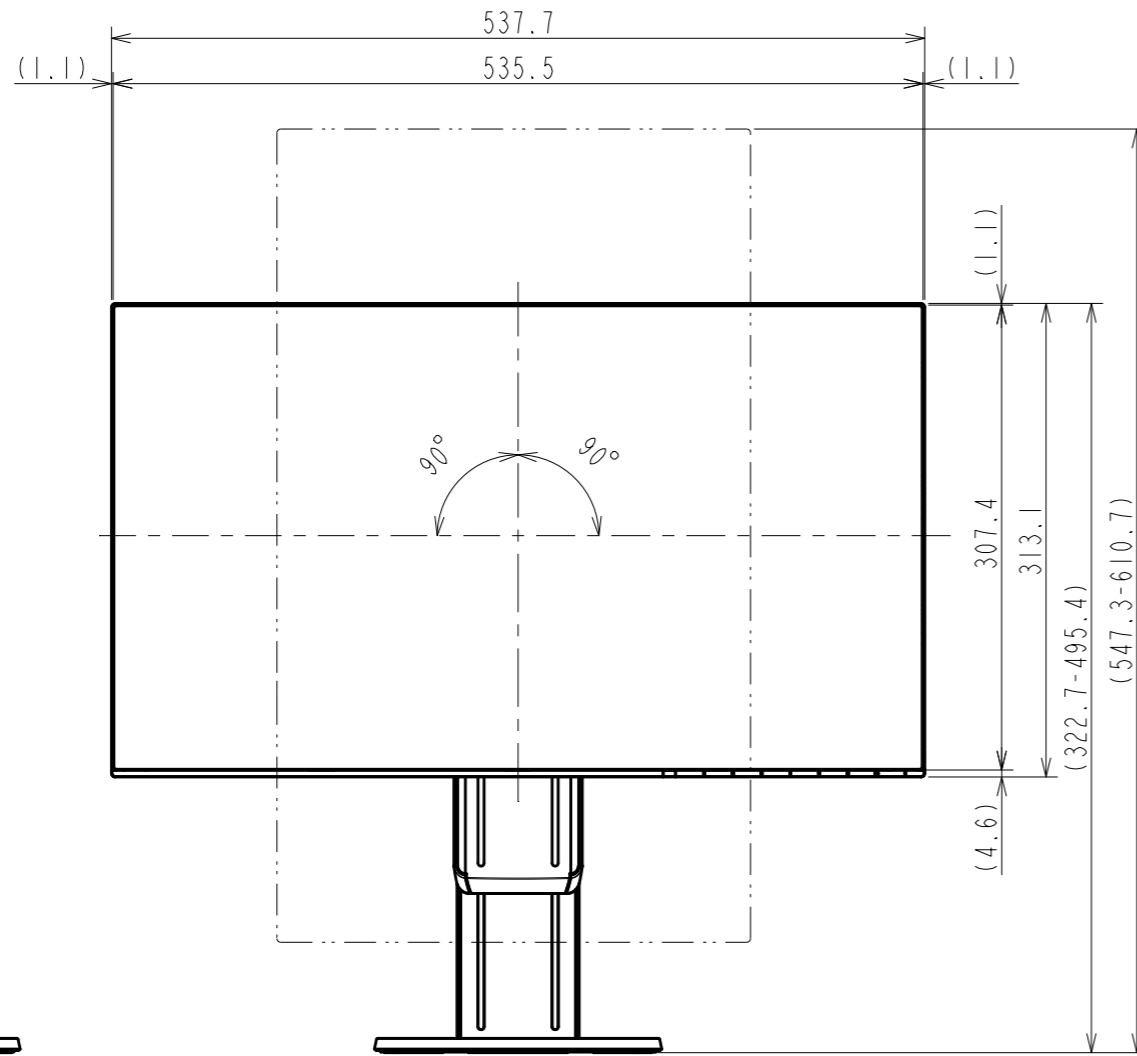

OUTLINE DIMENSIONS

MODEL	EV2451
UNIT	mm

OUTLINE DIMENSIONS

MODEL	EV2451
UNIT	mm