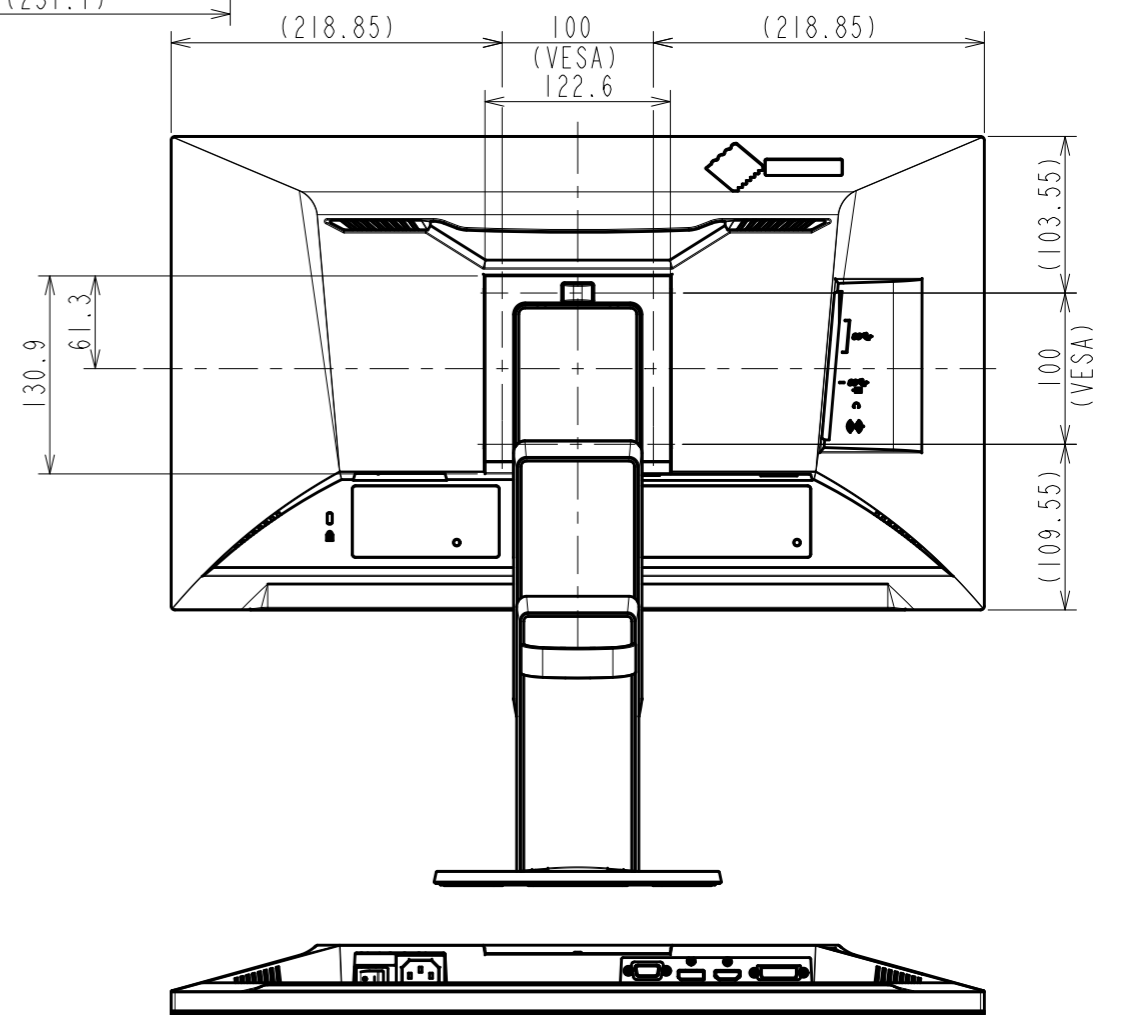

OUTLINE DIMENSIONS

MODEL	EV2451
UNIT	mm

OUTLINE DIMENSIONS

MODEL	EV2451
UNIT	mm