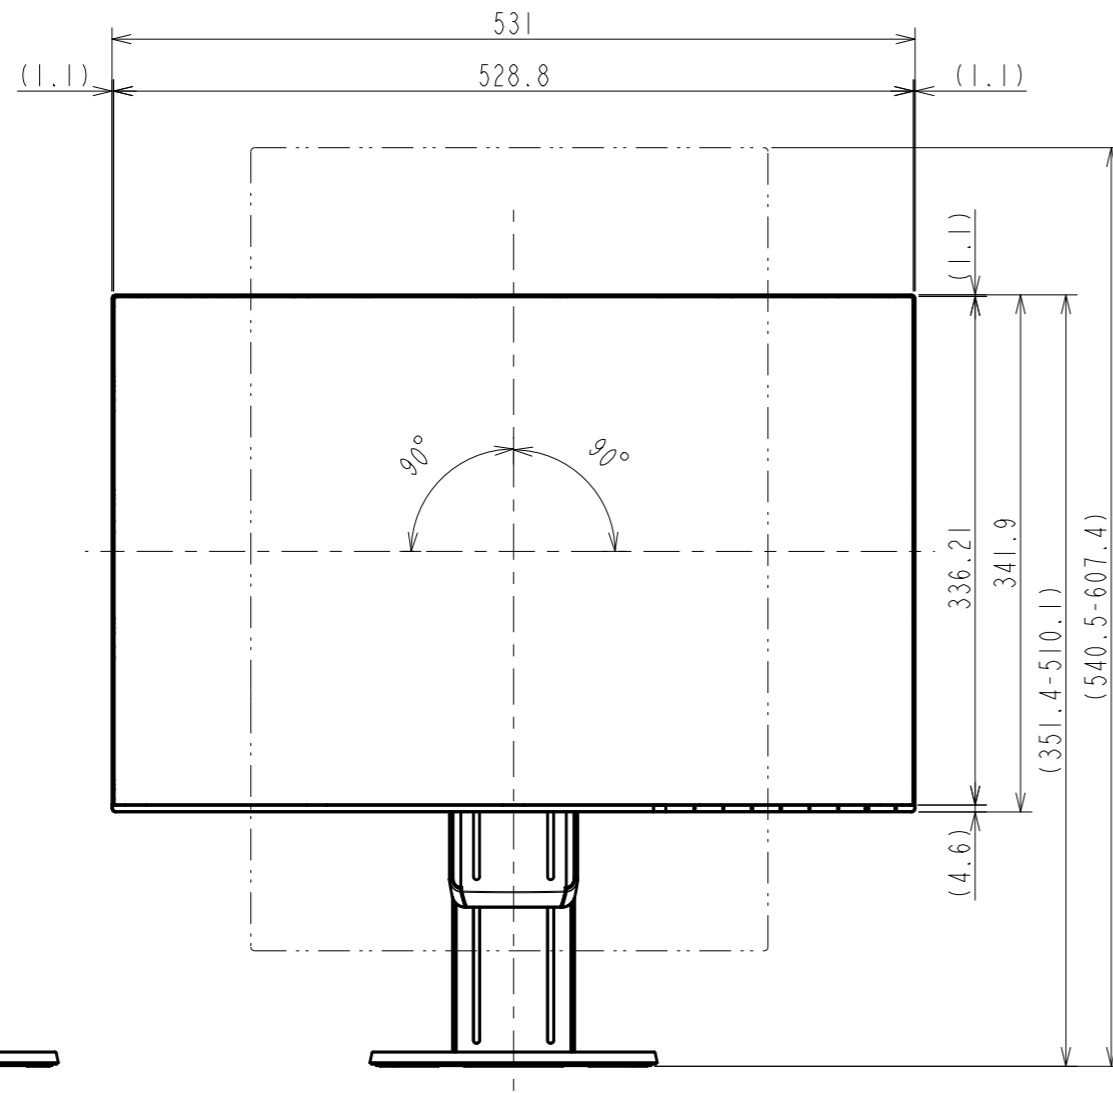

OUTLINE DIMENSIONS

MODEL	EV2456
UNIT	mm

OUTLINE DIMENSIONS

MODEL	EV2456
UNIT	mm