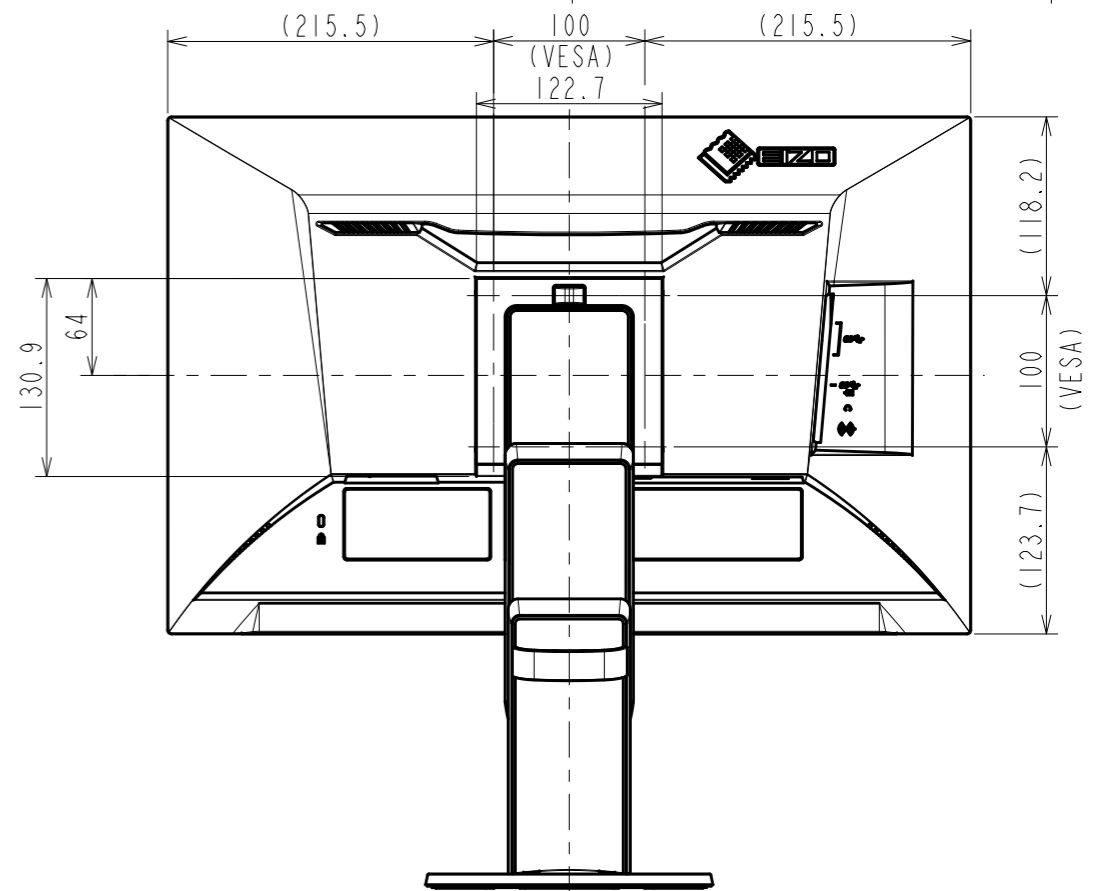

OUTLINE DIMENSIONS

MODEL	EV2456
UNIT	mm

OUTLINE DIMENSIONS

MODEL	EV2456
UNIT	mm