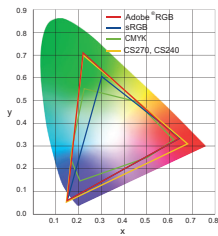

Adobe RGB 99% Wide Color Gamut Coverage

Supports both Adobe RGB/sRGB Working Color Spaces