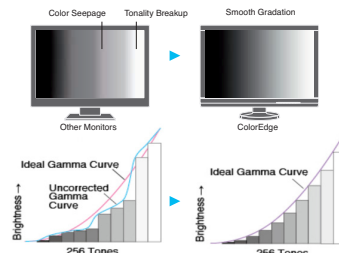

Factory adjusted for predictable color you can depend on

Each ColorEdge® monitor is individually adjusted at the factory for precision.