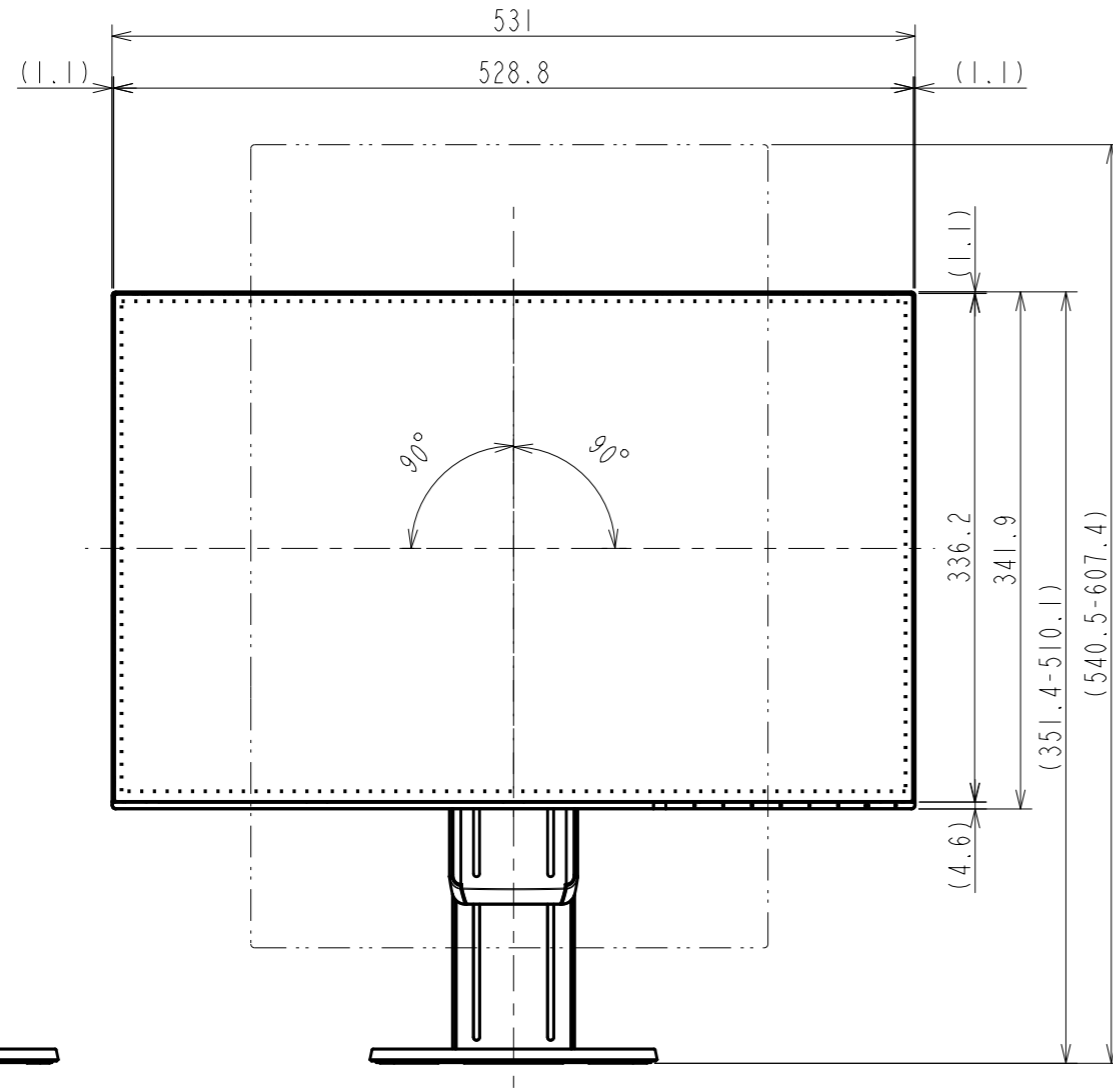

# OUTLINE DIMENSIONS

MODEL	EV2456
UNIT	mm