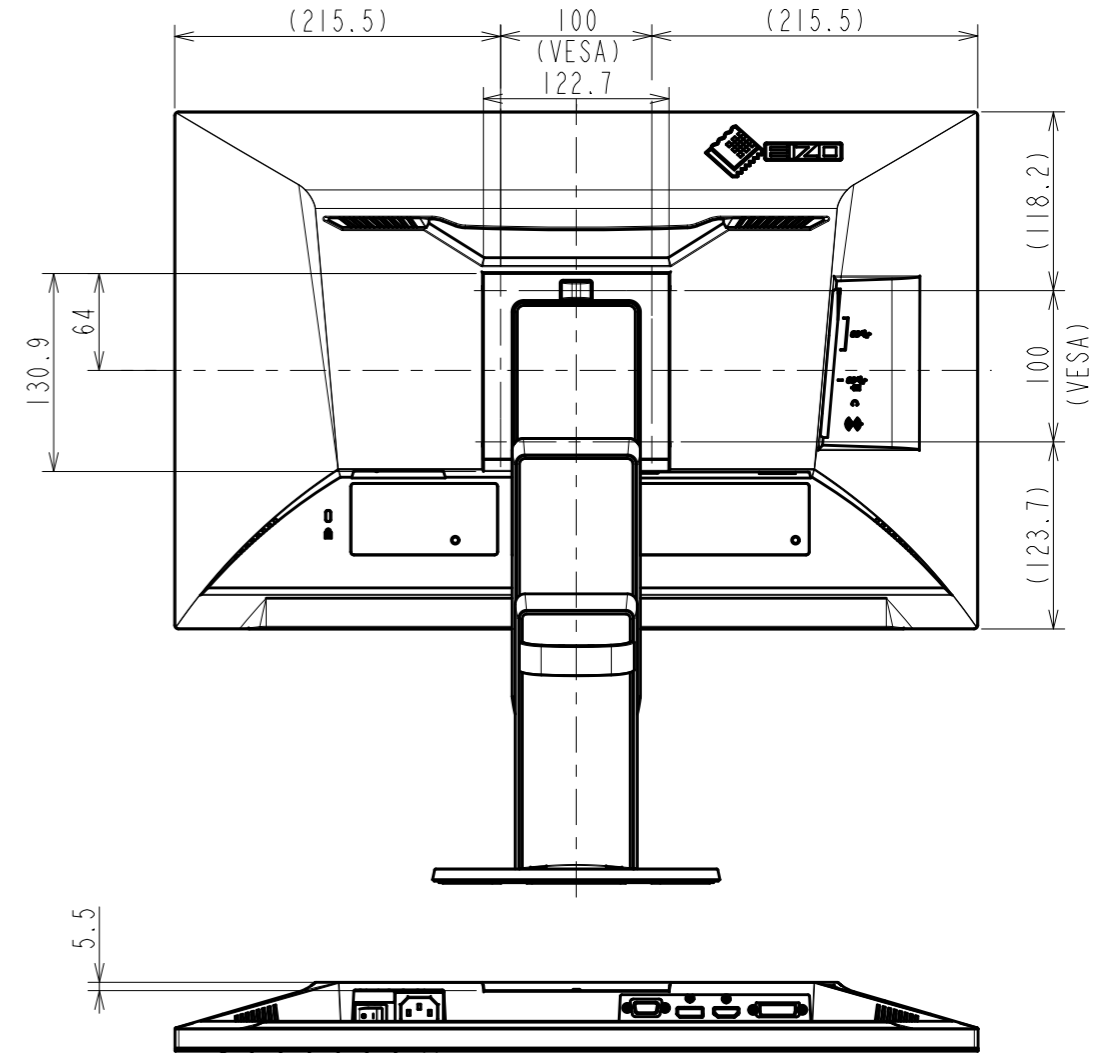

# OUTLINE DIMENSIONS

MODEL	EV2456
UNIT	mm