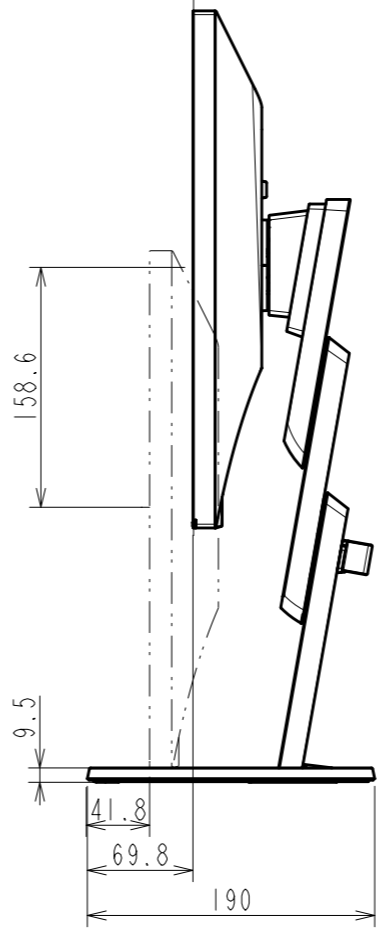

# OUTLINE DIMENSIONS

MODEL	EV2456
UNIT	mm